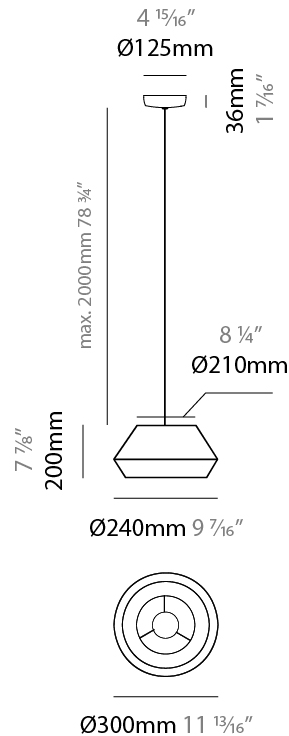

PROJECT	
TYPE	
SPECIFIER	
QUANTITY	
DATE	

BANYO SUSPENSION

D111000-

base number Finish
Options

1. To build a product code in our configurator select the specify button on the base model # product page
2. To build a manual product code on this datasheet choose from the options listed below in blue font and add the suffix to the base model #

GENERAL

Series: Banyo
Partner: Ole
Division: Design
Installation: Suspension
Product Type: Pendant
Mounting Location: Ceiling
Light Distribution: Direct

PHYSICAL

Shape: Dome
Diameter (mm): 300
Diameter (in): 11 ¹³/₁₆
Height (mm): 200
Height (in): 7 ⁷/₈
Max. Overall Height (mm): 2200
Max. Overall Height (in): 86 ⁵/₈
Weight (kg): 1.5
Weight (lbs): 3.31
Diffuser: Satin Glass
Fixture Finish: BEI / BLK / BLU / COG / DGN / GRY / MRN / MOC / MUS / OLV / SIL / STN / TER / WHI
Holder Finish: MBK
Accent Finish: MBK
Fixture Material: Fabric Cord / Metal
Primary Material: Fabric - Recycled
Cable Details: 2000mm / 78 3/4" Cable - Transparent
Upon Request: Matte White Holder

ELECTRICAL

Number of Lamps: 1
Lamp Type: LED Retrofit
Lamp Shape: A19
Bulb Included: Bulb Not Included
Max. Wattage Per Lamp (W): 15
Lamp Base: E26
Input Voltage (V): 120
Upon Request: 277Vac / GU24

LED

OPTICAL

RATINGS AND CERTIFICATIONS

Certified By: Certified for North American Standards
IP rating: IP20